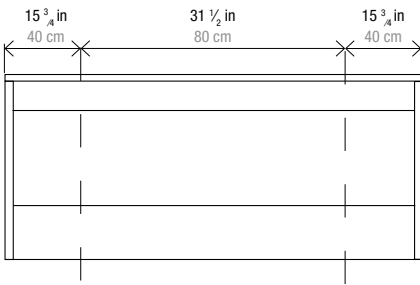

2 senos: 160 cm
Double bowl: $62 \frac{63}{64}$ in
2 vasques: 160 cm