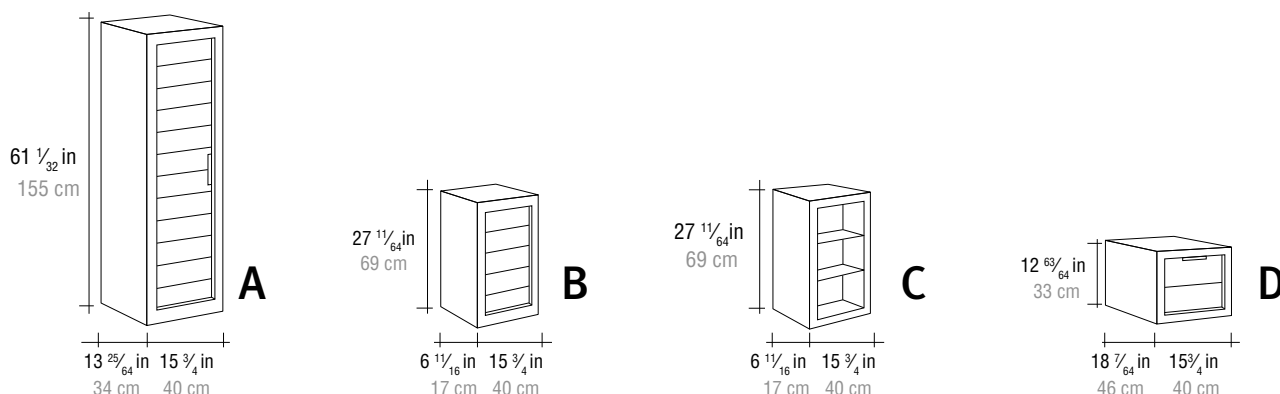

COMPLEMENTS - COMPLEMENTOS - COMPLÉMENTS

CON AMORTIGUADOR · WITH SOFT CLOSE · AVEC AMORTISSEUR

	ROBLE OAK CHÊNE	P.F.	ROBLE / BLANCO mate OAK / WHITE soft CHÊNE / BLANC mat	P.F.
A ARMARIO REVERSIBLE REVERSIBLE TALL SIDE CABINET COLONNE REVERSIBLE	VT00155810		VT00155010	
B MÓDULO ALTO 1P reversible REVERSIBLE SMALL SIDE CABINET 1D MODULE HAUT 1P reversible	VT06040800		VT06040000	
C ESTANTERÍA OPEN CABINET NICHE / ÉTAGÈRE	VEE0040800		----	
D MÓDULO BAJO 4o Cajón madera LOWER SIDE CABINET 15 3/4 1 Wood drawer MODULE 4o 1 Tiroir bois	VT00040800		VT00040000	
D MÓDULO BAJO 4o Cajón metálico LOWER SIDE CABINET 15 3/4 1 Metal drawer MODULE 4o 1 Tiroir métallique	VT0004080M		VT0004000M	

B y C con espejo interior · B & C with mirror inside · B et C avec miroir a l'interieur