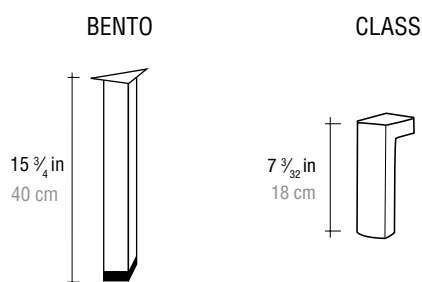

ACCESORIOS · ACCESSORIES · ACCESSOIRES

	COD.	P.F.
JUEGO 4 PATAS CLASS SET 4 LEGS CLASS SET 4 PIEDS CLASS	VPATA40004	
JUEGO 2 PATAS BENTO SET 2 LEGS BENTO SET 2 PIEDS BENTO	VPATA30002	

COMPACTOS · MIRRORRED CABINET · ARMOIRES TOILETTE

COMPACTO 2P CON AMORTIGUADOR · MIRRORRED CABINET 2D SOFT CLOSE · ARMOIRE TOILETTE 2P AVEC AMORTISSEUR